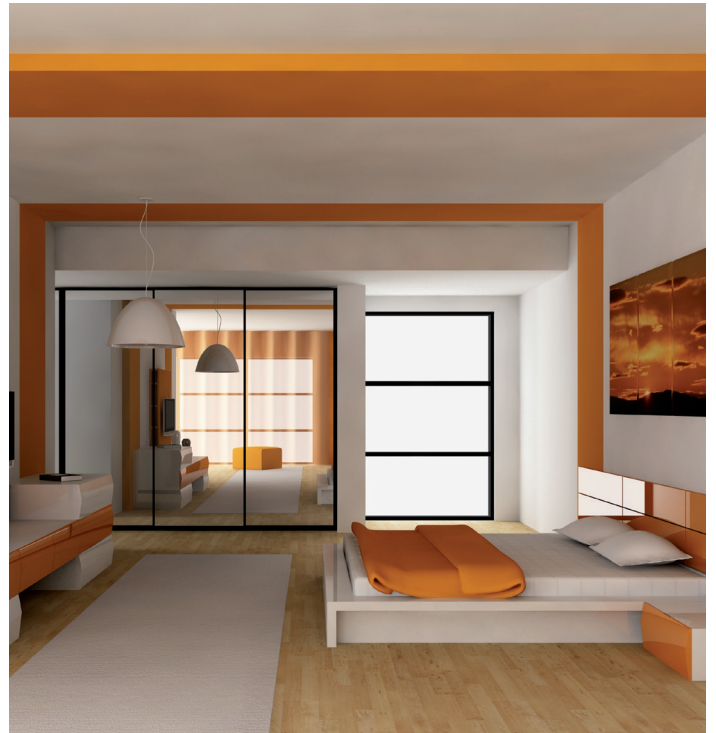

VERSASTYLE™

WARDROBE SYSTEMS

ALSPEC Design

A great wardrobe design can not only improve the décor of your bedroom, but actually add value to your home.

Delivering a comprehensive, modern and stylish range, this framing system offers great design flexibility, which, combined with easy installation, will be a welcome addition to any household.

Featuring modern profiles that are suitable for opaque and coloured glass as well as mirror or board doors, this aluminium framing system uses load bearing rollers which are designed to allow the doors to glide easily on the aluminium track.

Choice of Stylish Colours

With ALSPEC Versastyle™ wardrobes, matching the colour of the wardrobe to the interior of your room isn't a problem.

- Large choice of stylish colours – both powder coated and anodised
- Standard colours available: White, White Birch, Bright Silver and Natural Anodise
- Have something specific in mind? A full range of powder coated custom colours can be ordered as requested.